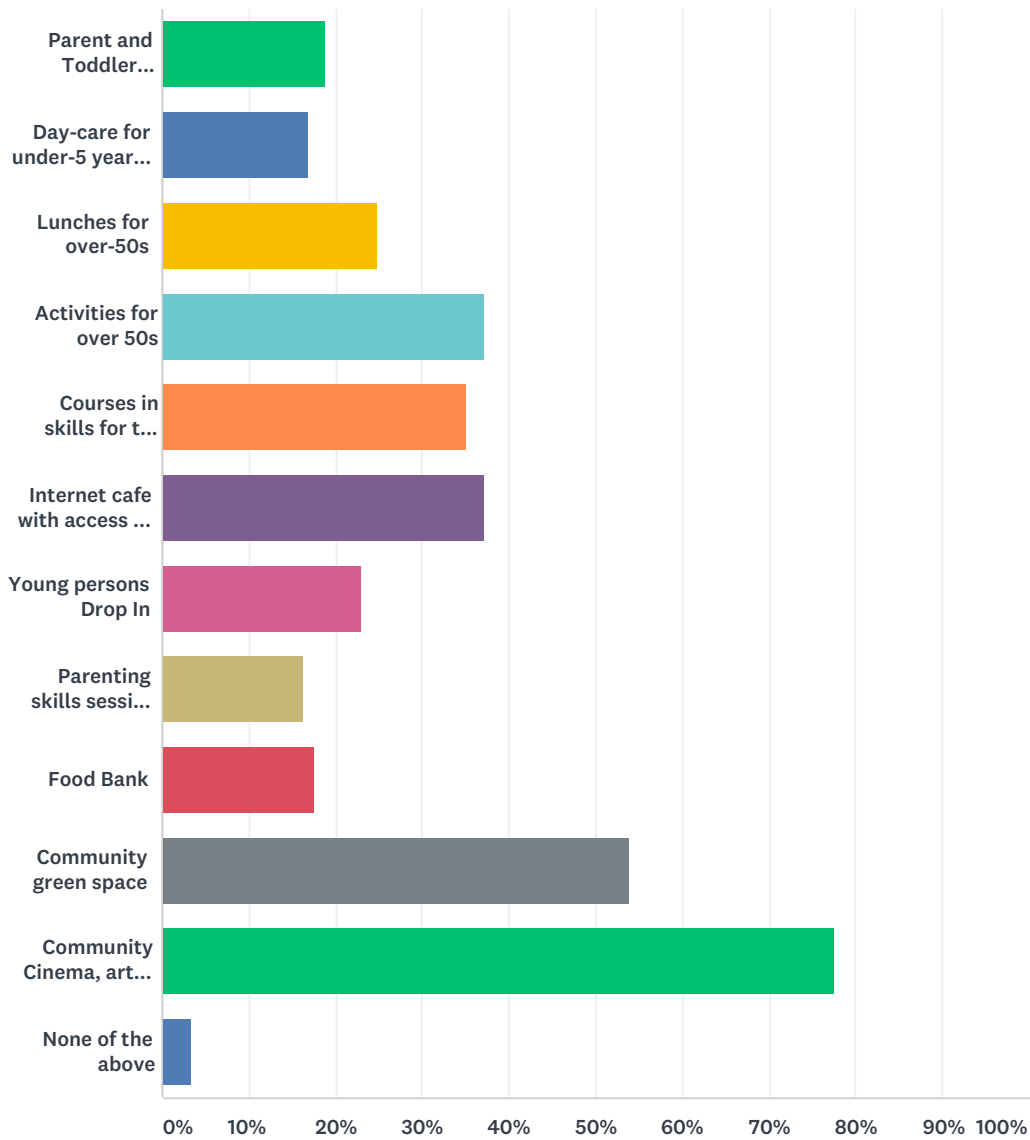

Q8 Which of the following services might you personally use? - you can select as many as you like.

Answered: 148 Skipped: 0

ANSWER CHOICES	RESPONSES	
Parent and Toddler Sessions	18.92%	28
Day-care for under-5 year olds	16.89%	25
Lunches for over-50s	25.00%	37
Activities for over 50s	37.16%	55
Courses in skills for the workplace to enhance employment prospects	35.14%	52
Internet cafe with access to computer facilities and advice	37.16%	55
Young persons Drop In	22.97%	34

LEADER BEACH Evidence of demand

SurveyMonkey

Parenting skills sessions to help you give your child the best chance	16.22%	24
Food Bank	17.57%	26
Community green space	54.05%	80
Community Cinema, art exhibitions, talks	77.70%	115
None of the above	3.38%	5
Total Respondents: 148		