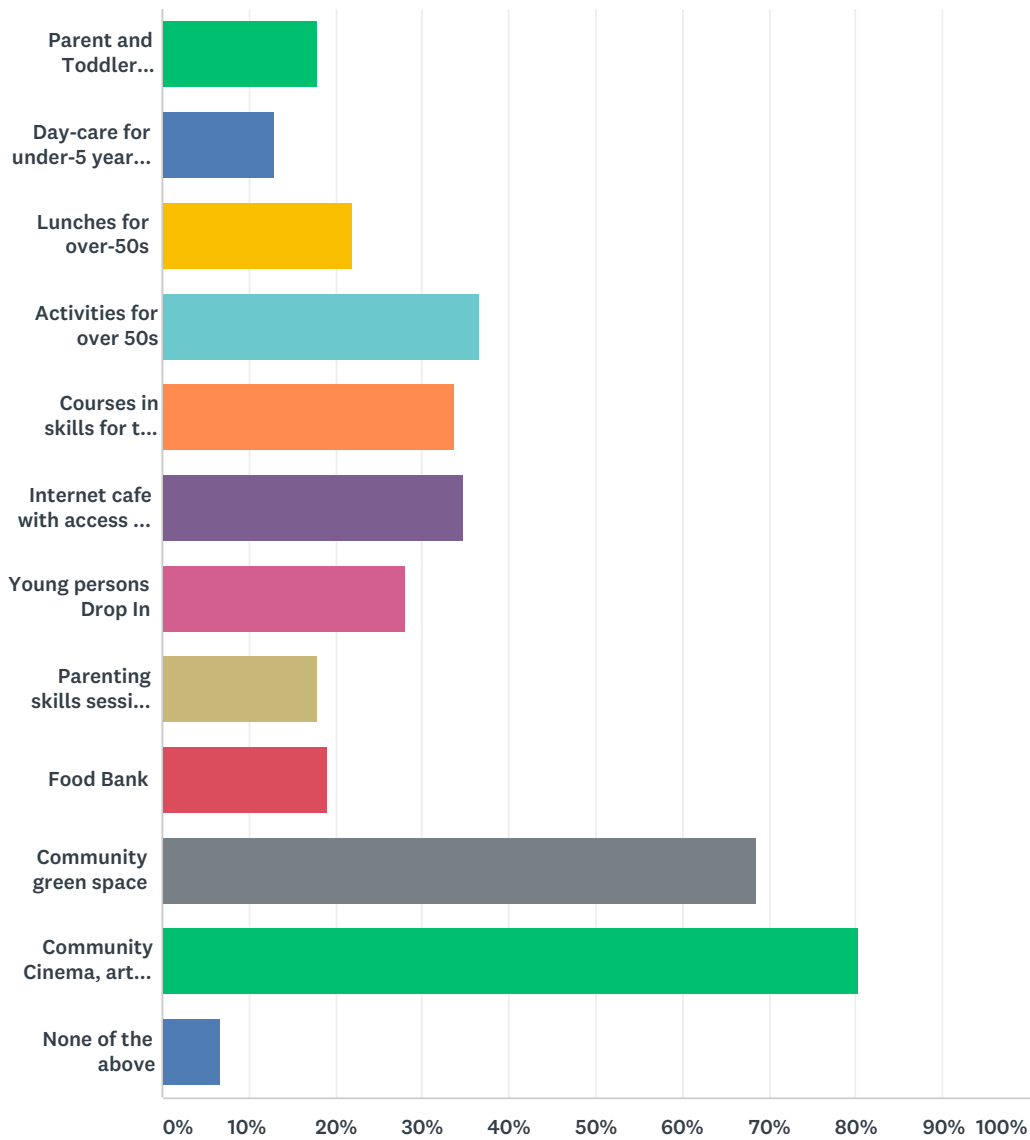

### Q8 Which of the following services might you personally use? - you can select as many as you like.

Answered: 178 Skipped: 0

ANSWER CHOICES	RESPONSES	
Parent and Toddler Sessions	17.98%	32
Day-care for under-5 year olds	12.92%	23
Lunches for over-50s	21.91%	39
Activities for over 50s	36.52%	65
Courses in skills for the workplace to enhance employment prospects	33.71%	60
Internet cafe with access to computer facilities and advice	34.83%	62
Young persons Drop In	28.09%	50

## LEADER BEACH Evidence of demand

SurveyMonkey

Parenting skills sessions to help you give your child the best chance	17.98%	32
Food Bank	19.10%	34
Community green space	68.54%	122
Community Cinema, art exhibitions, talks	80.34%	143
None of the above	6.74%	12
Total Respondents: 178		