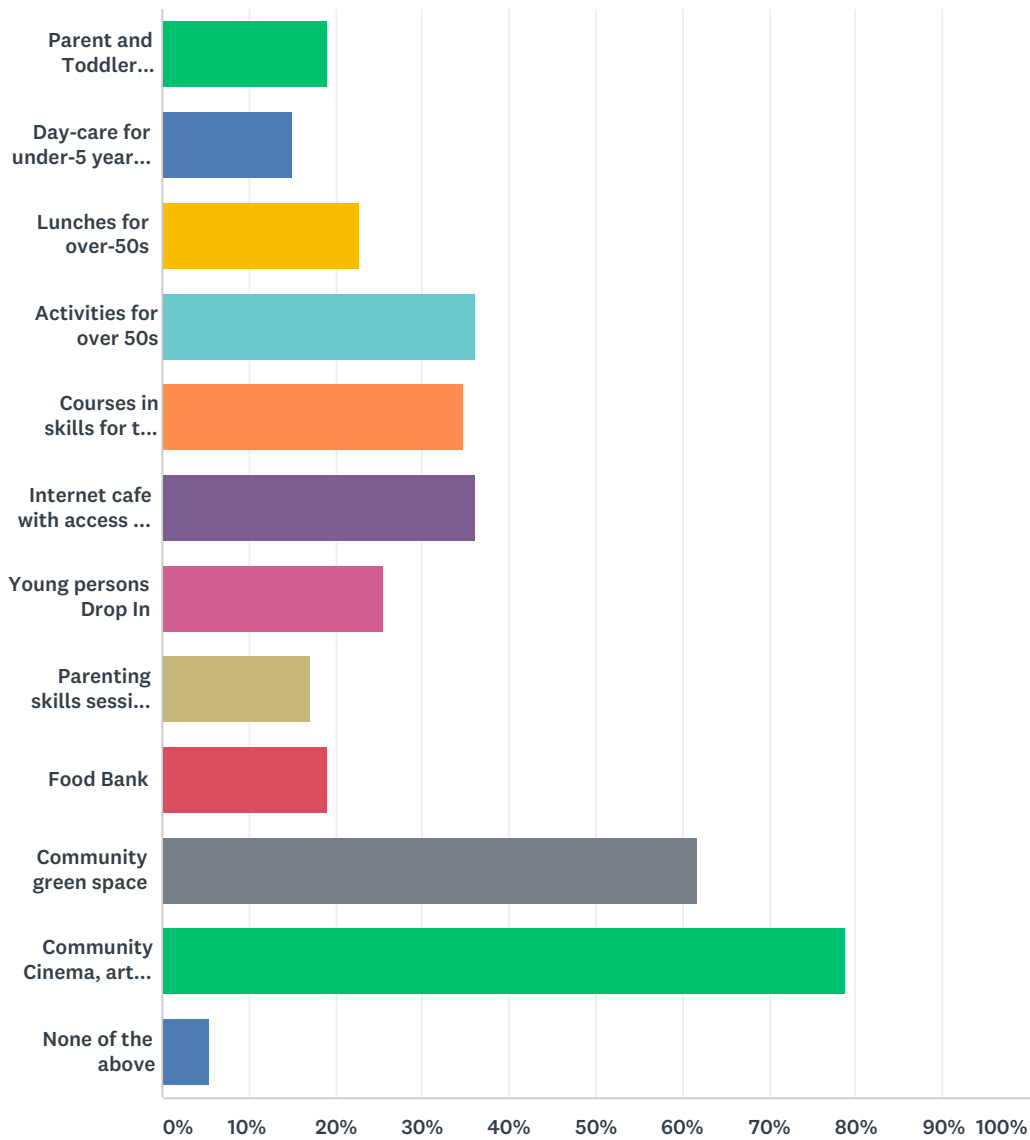

### Q8 Which of the following services might you personally use? - you can select as many as you like.

Answered: 337 Skipped: 0

ANSWER CHOICES	RESPONSES	
Parent and Toddler Sessions	18.99%	64
Day-care for under-5 year olds	15.13%	51
Lunches for over-50s	22.85%	77
Activities for over 50s	36.20%	122
Courses in skills for the workplace to enhance employment prospects	34.72%	117
Internet cafe with access to computer facilities and advice	36.20%	122
Young persons Drop In	25.52%	86

LEADER BEACH Evidence of demand

SurveyMonkey

Parenting skills sessions to help you give your child the best chance	17.21%	58
Food Bank	18.99%	64
Community green space	61.72%	208
Community Cinema, art exhibitions, talks	78.93%	266
None of the above	5.34%	18
Total Respondents: 337		